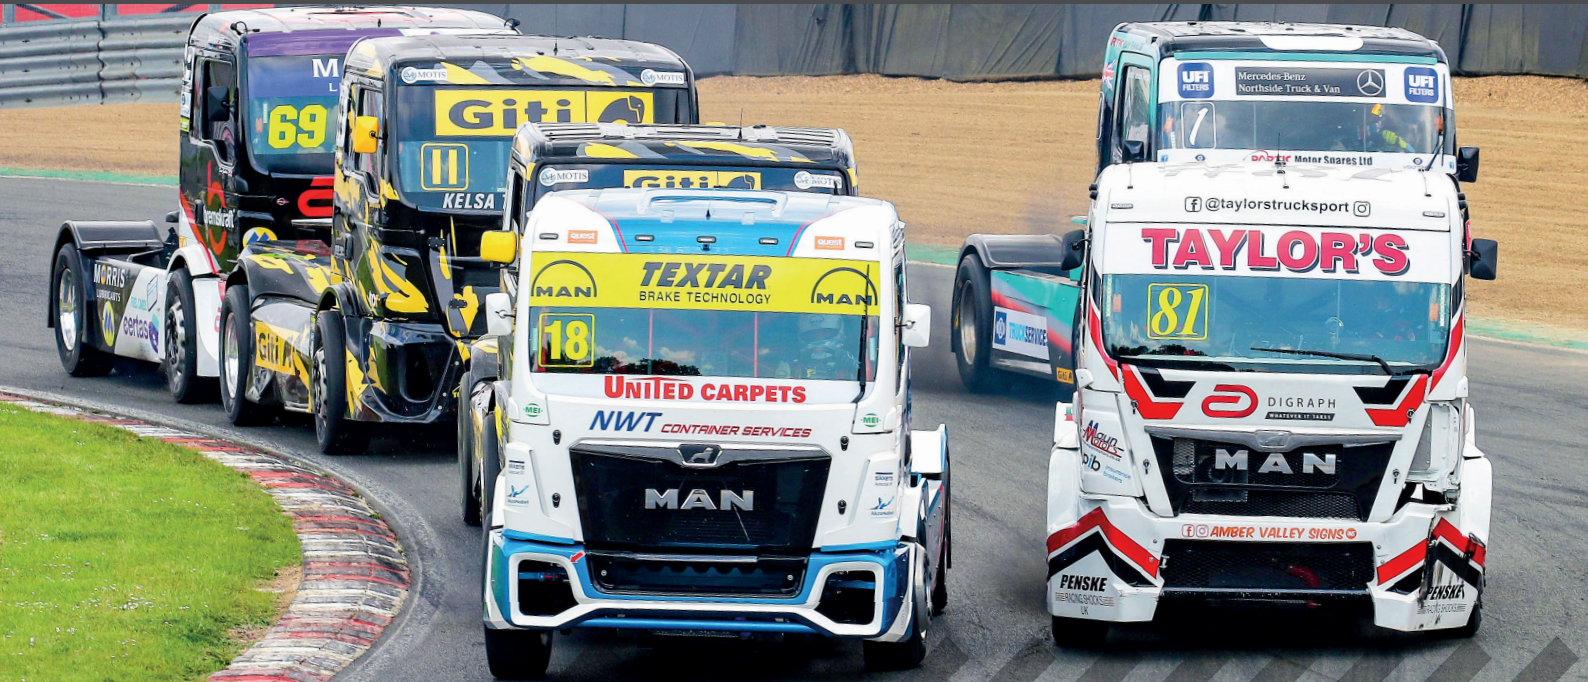

RACEDAY HOSPITALITY

AT BRANDS HATCH

SUNDAY 17 APRIL 2022
BRITISH TRUCK RACING

£115 + VAT per guest // Hospitality for 20-65 guests

BrandsHatch 

GOLD HOSPITALITY

BRABHAM STEWART SUITES

Situated alongside the start/finish straight, our suites are designed to have a fantastic view of the Brands Hatch Indy circuit, in addition to overlooking the pits and paddock complex. Your elevated position, coupled with the natural amphitheatre of Brands Hatch, offers one of the best views in world motorsport.

Watch the explosive getaways at the start and witness the fight for the lead, enjoying a bird's eye view of the pit lane action and podium ceremonies.

The Brabham Stewart suites are accessible via a series of steps. Unfortunately there is no lift availability, therefore access for wheelchair users or those with difficulty climbing steps may not be possible.

THE GOLD PACKAGE (20 GUEST MINIMUM BOOKING) - £115 PLUS VAT PER GUEST

- Privileged parking
- Entrance tickets into circuit and suite
- Official programme
- Morning coffee and breakfast rolls
- Two course cold lunch
- Afternoon tea and cakes
- Complimentary bar serving wines, beers and soft drinks
- Live timing with commentary